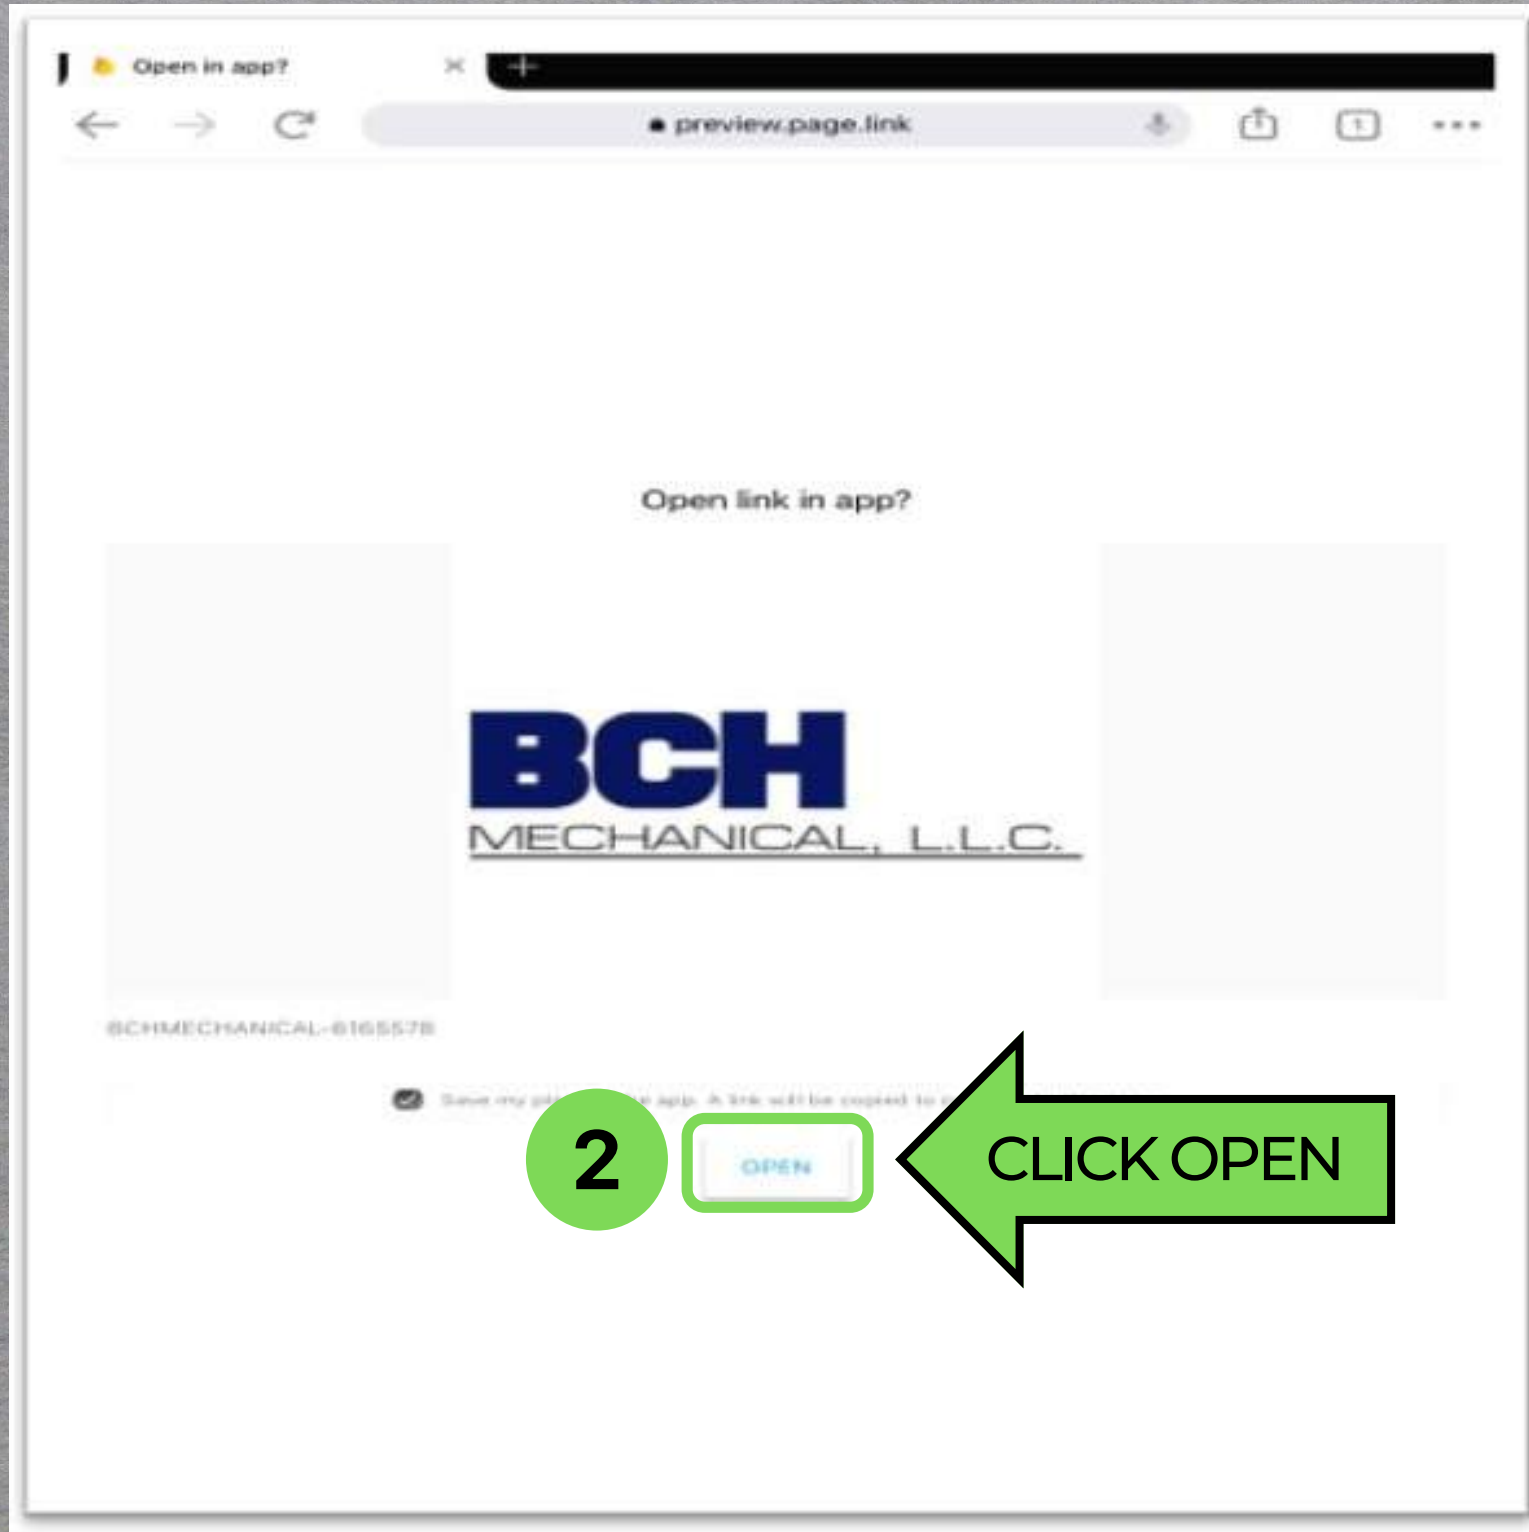

# ANDRIOD DEVICES-NON APPLE

The BCH Mechanical All Employee App is Available for Download on the Google Play Store. Just Search for BCH Mechanical and Install.

# APPLE INSTALL INSTRUCTIONS

1

Mobile Phone/Tablet Install Link

<https://www.appsheet.com/newshortcut/c8f310ee-14f7-46b8-befc-839a57439118>