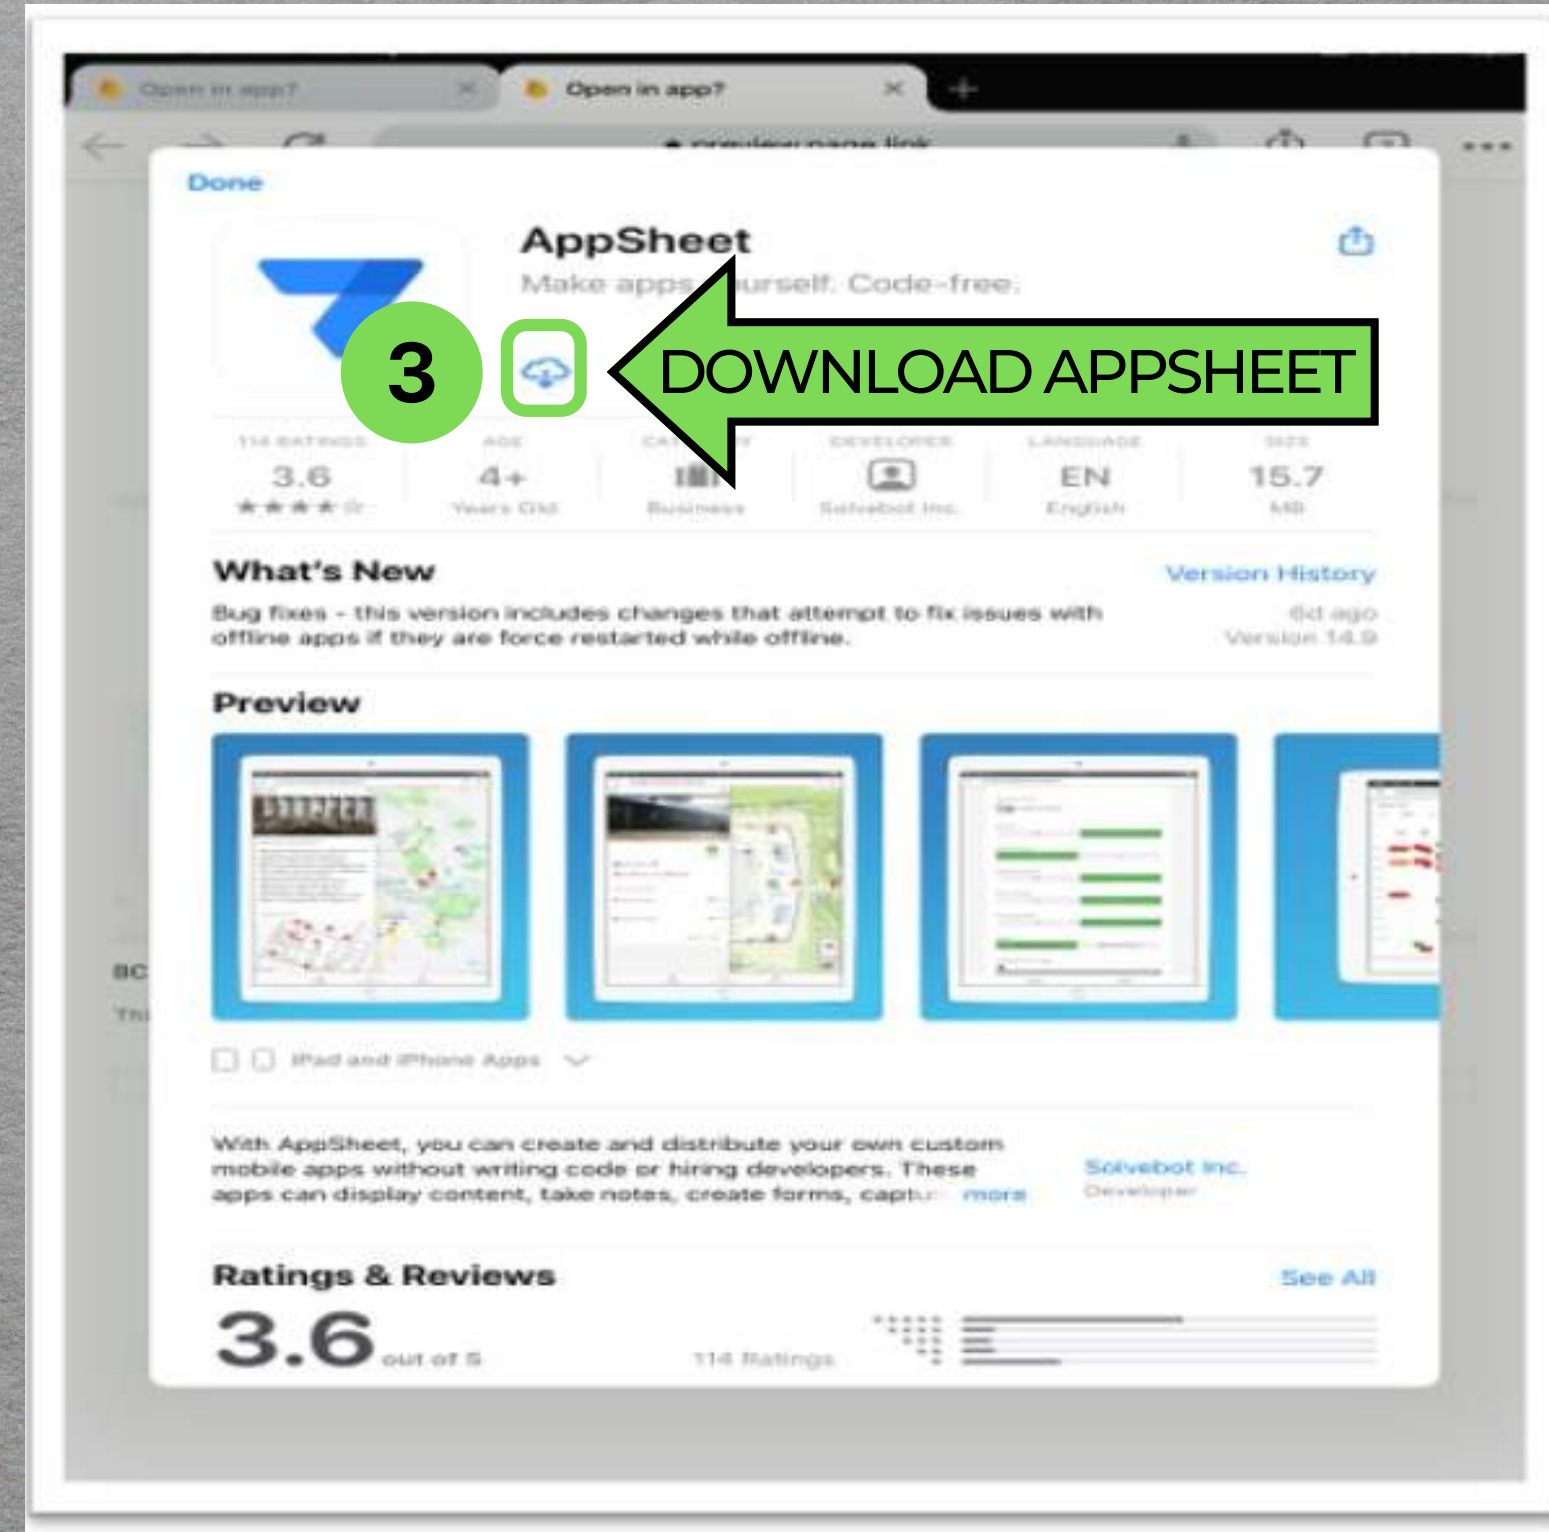

# APPLE INSTALL INSTRUCTIONS

1

Mobile Phone/Tablet Install Link

<https://www.appsheet.com/newshortcut/c8f310ee-14f7-46b8-befc-839a57439118>