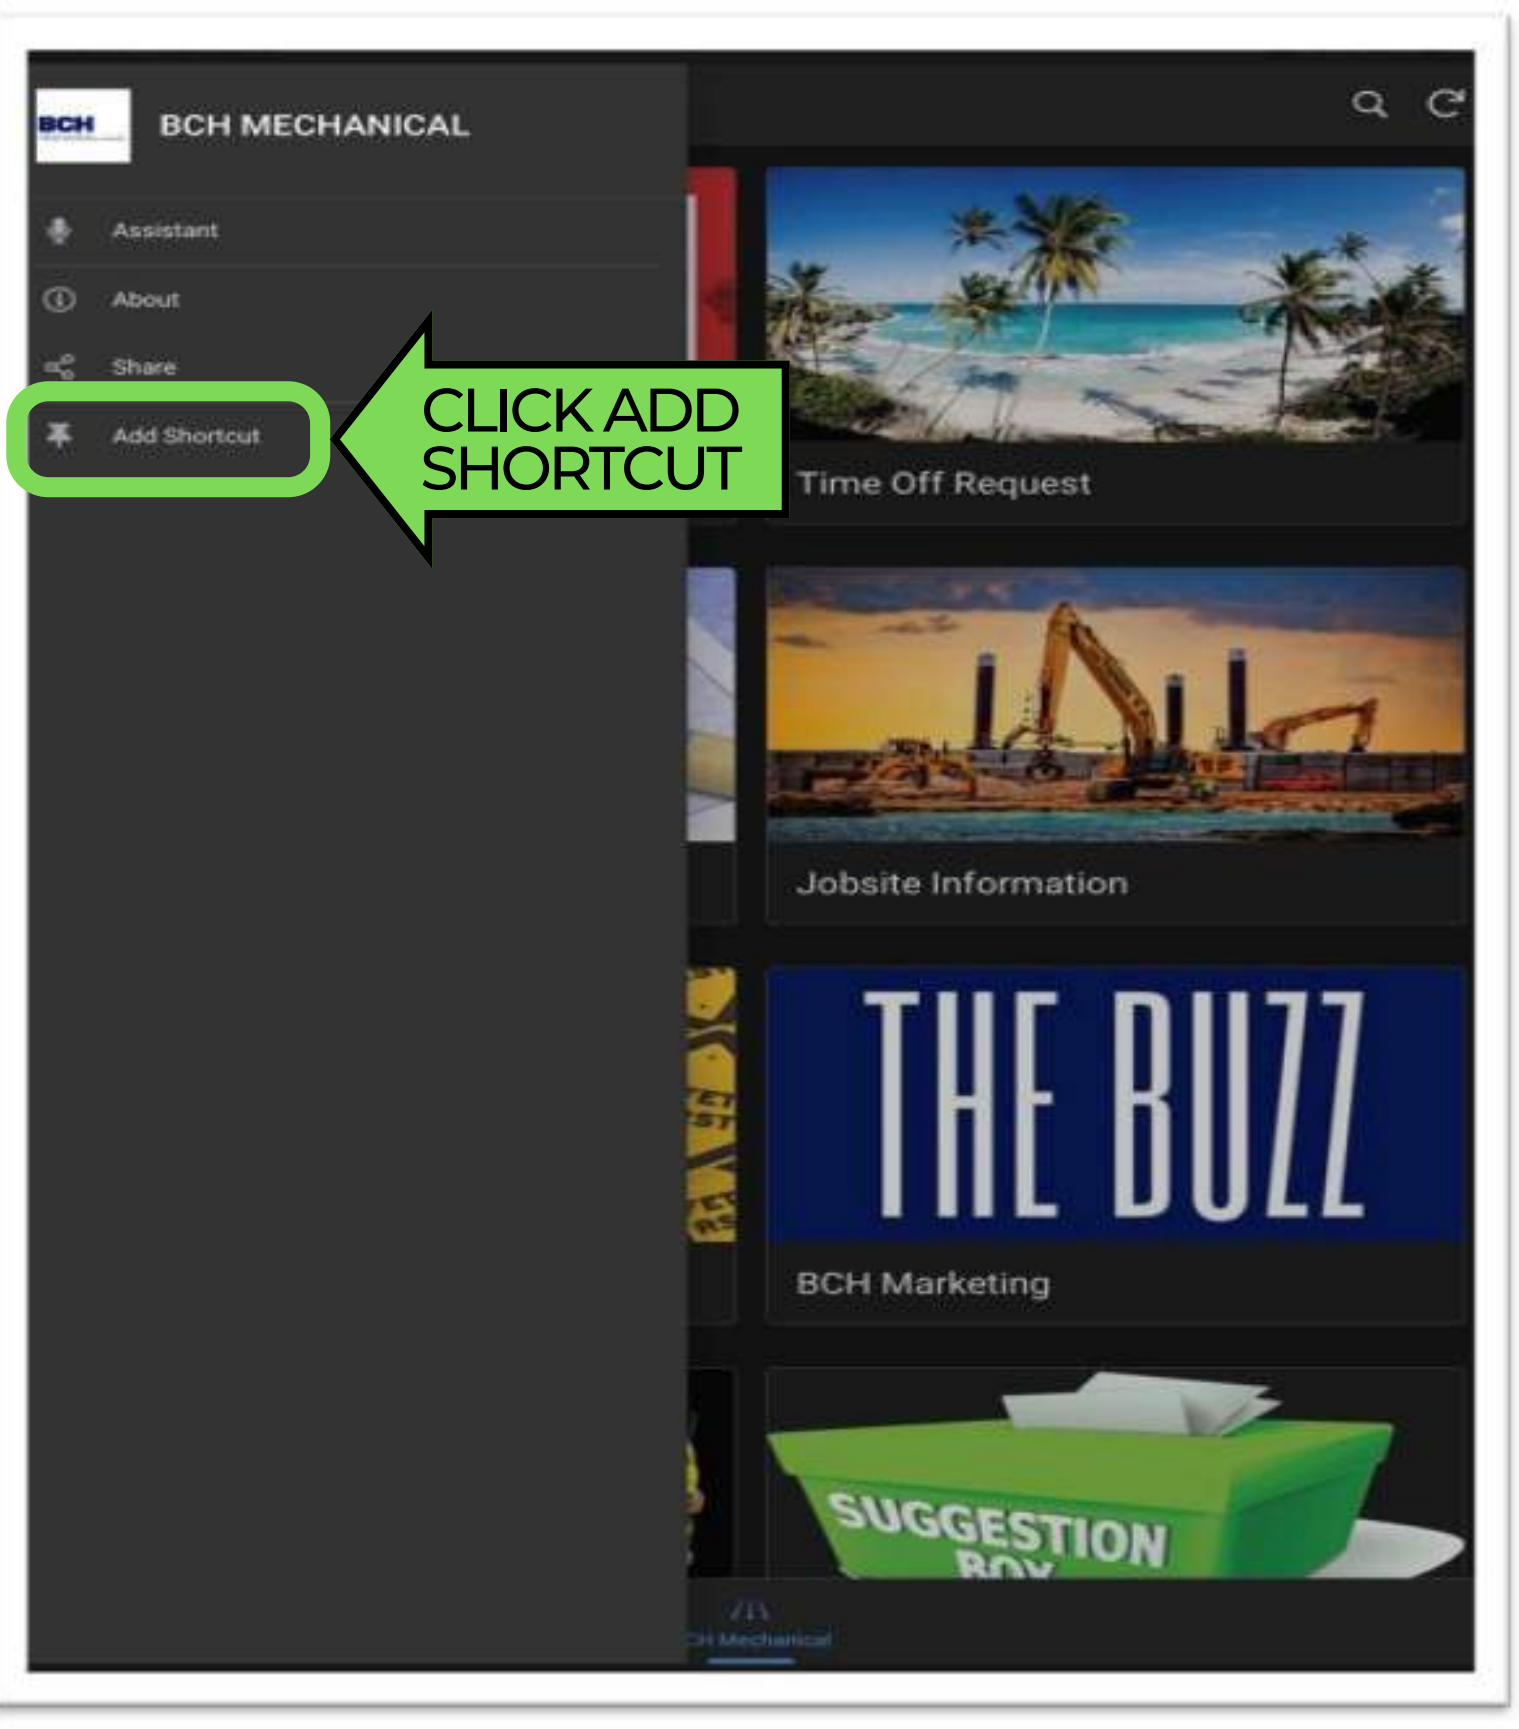

APPLE INSTALL INSTRUCTIONS

6

CLICK ADD SHORTCUT

CLICK BOX WITH ARROW UP

7