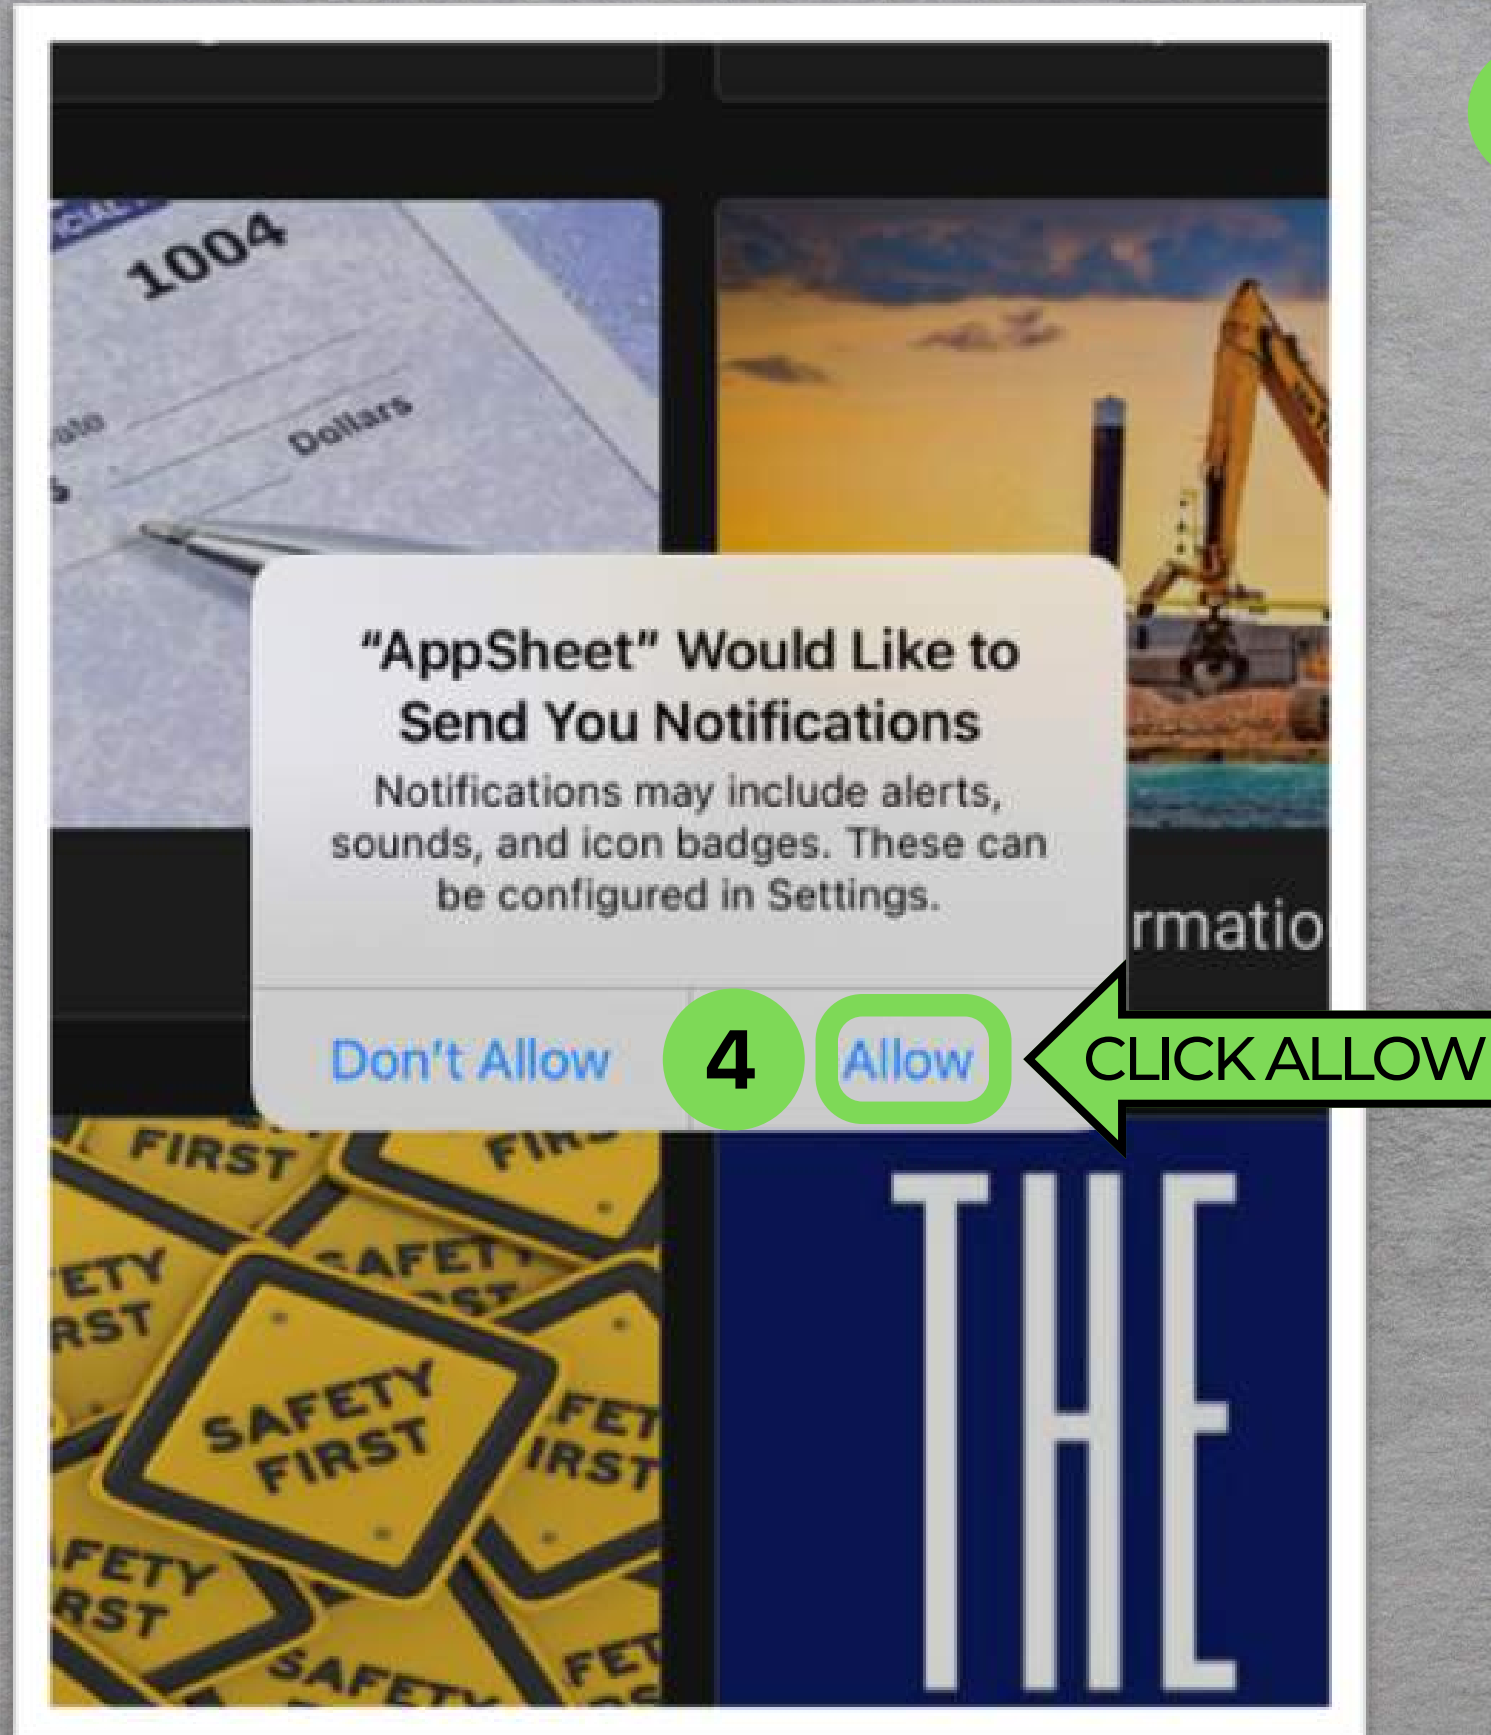

APPLE INSTALL INSTRUCTIONS